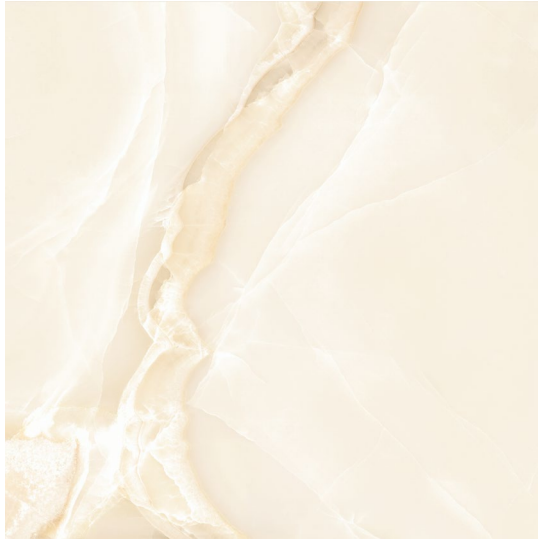

Selene

Ceramic Wall & Glazed Porcelain

35.4"x35.4"
90x90 cm

Light Satin

35.4"x35.4"
188311