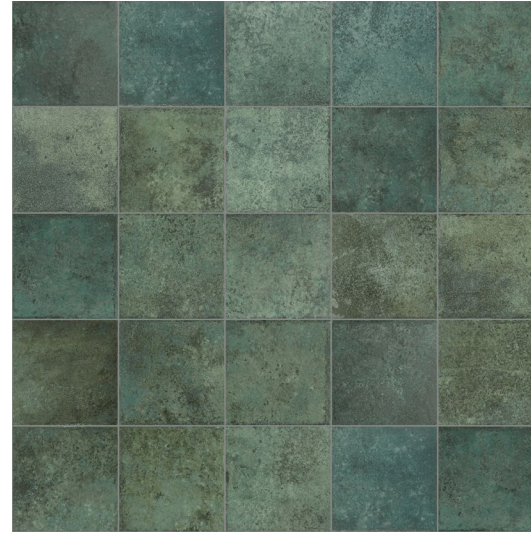

Tahiti

Glazed Porcelain

9mm

5.8"x5.8"
15x15 cm

Emerald

5.8"x5.8" Bright
188826

Emerald

5.8"x5.8" Matte Antislip
188824