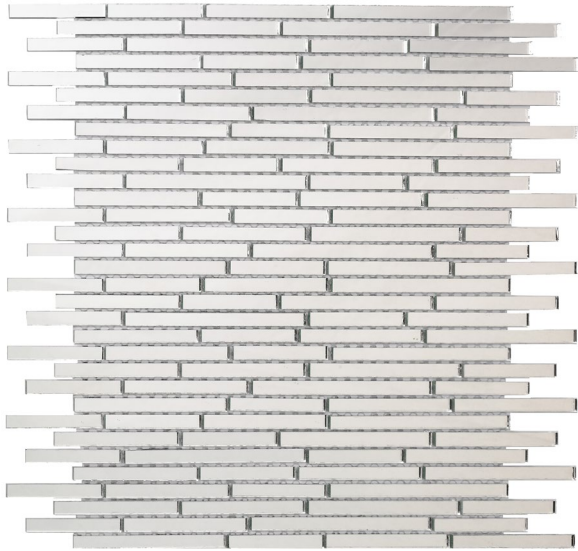

Libertas

11.8"x11.8"
187600

Mosaico

Ceramic Wall & Glazed Porcelain

5mm

10.4"x11.2"
26.5x28.5 cm

Glass Mirror

10.4"x11.2"
186384