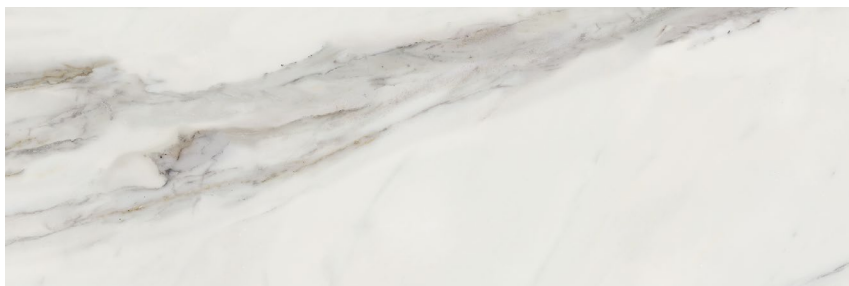

Calacatta

Ceramic Wall & Glazed Porcelain

11.8"x35.4"
30x90 cm

Lux

11.8"x35.4"
187521N