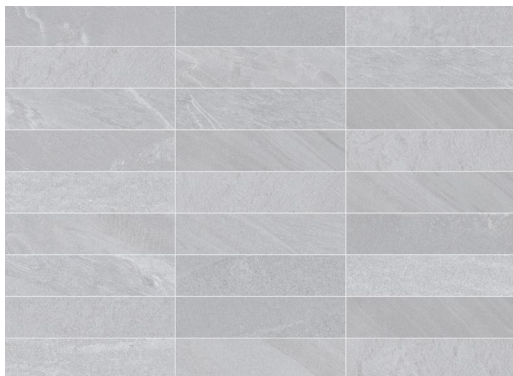

Light Grey

3"x11"
188831