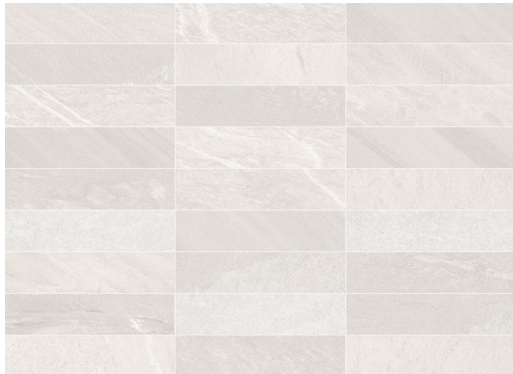

Light Grey

35"x35" PO
188804

35"x35" Anti-Slip
188802

Pietrasanta

Glazed Porcelain

9
mm

3"x11"
7x28 cm

Ivory