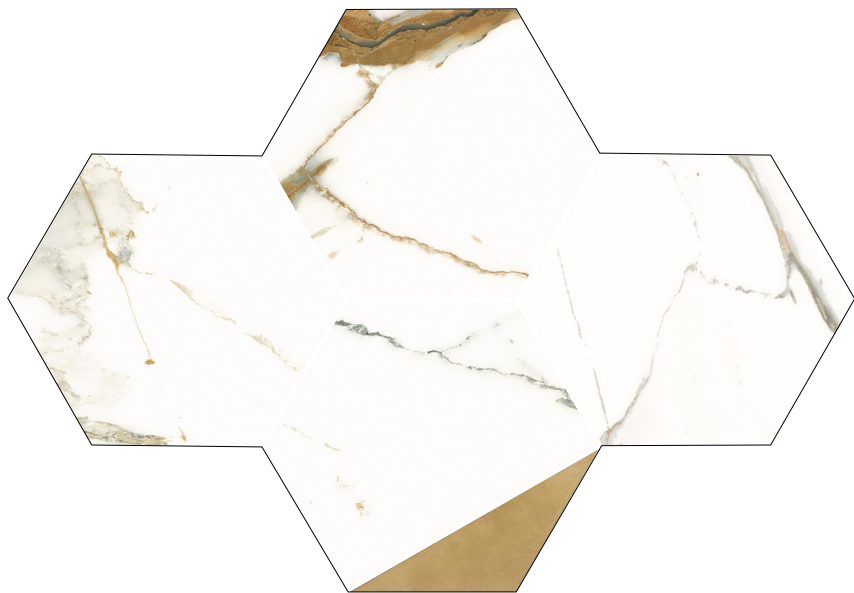

Ceramic Wall & Glazed Porcelain

35.4"x35.4"
90x90 cm

Theia Satin

35.4"x35.4"
188464

Theia Satin 35.4"x35.4"

Theia

Ceramic Wall & Glazed Porcelain

10"x11.6"
25.5x29.5 cm