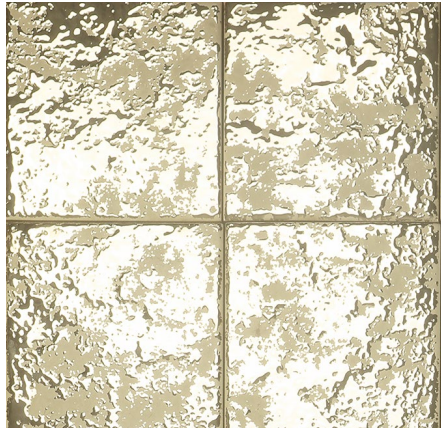

Golden Stone

Glazed Porcelain

6"x6"
14.7x14.7 cm

Golden Stone

6"x6" Bright
189110