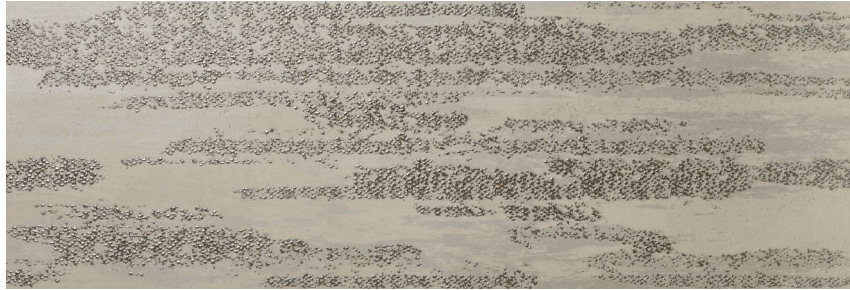

Nova

Ceramic Wall

11.8"x35.4"
30x90 cm

Marea

11.8"x35.4"
187515N