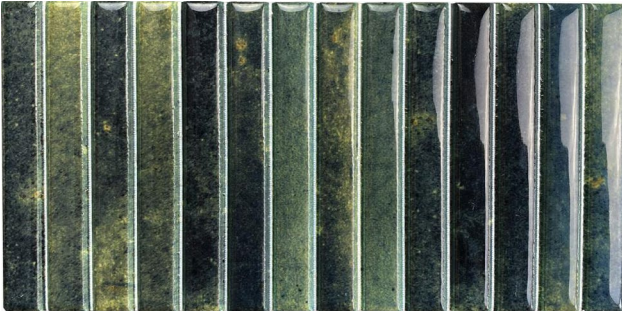

4.5"x9.1" Glossy
188861