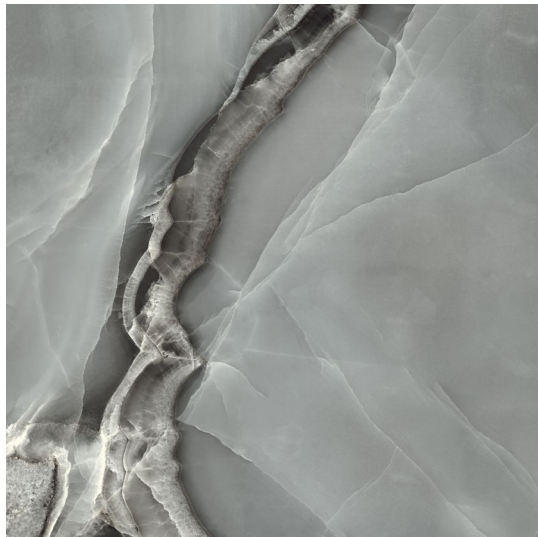

Selene

Ceramic Wall & Glazed Porcelain

35.4"x35.4"
90x90 cm

Cappuccino

35.4"x35.4"
188205

Grey

35.4"x35.4"
188739

Dark