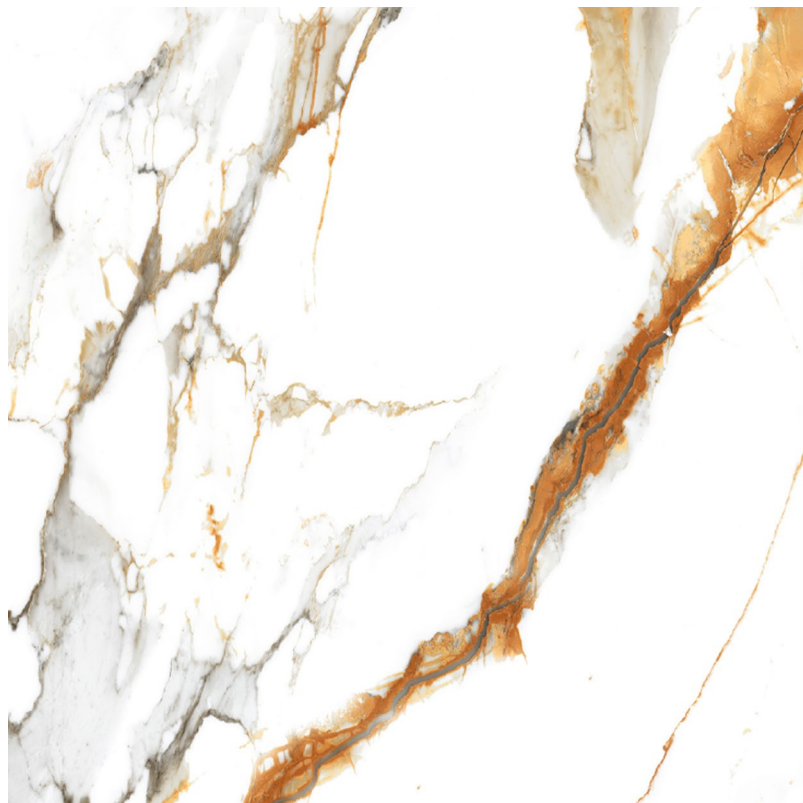

Theia

Ceramic Wall & Glazed Porcelain

23.6"x23.6"
60x60 cm

Theia Satin

23.6"x23.6"
188483