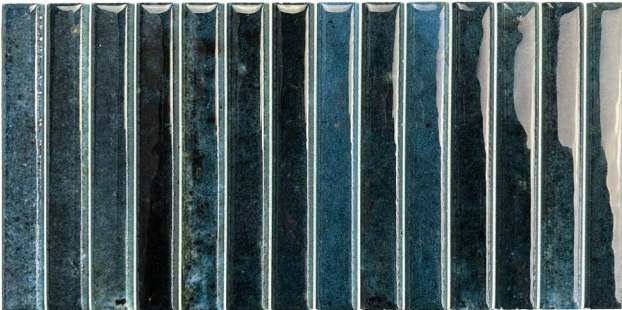

4.5"x9.1" Glossy
188860